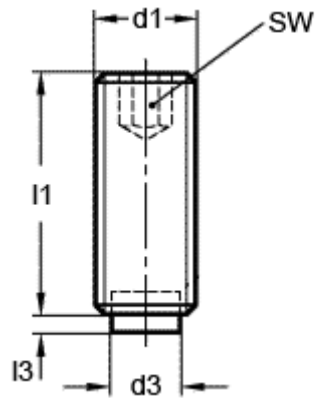

Data Sheet

Article number: 20931607

Description: E+G Grub screw
GN 913.3-M5-10-KU

Measures

$d1 = M5$
 $d3 = 3$
 $l1 = 10.0$
 $l3 = 1.0$
 $SW = 2.5$